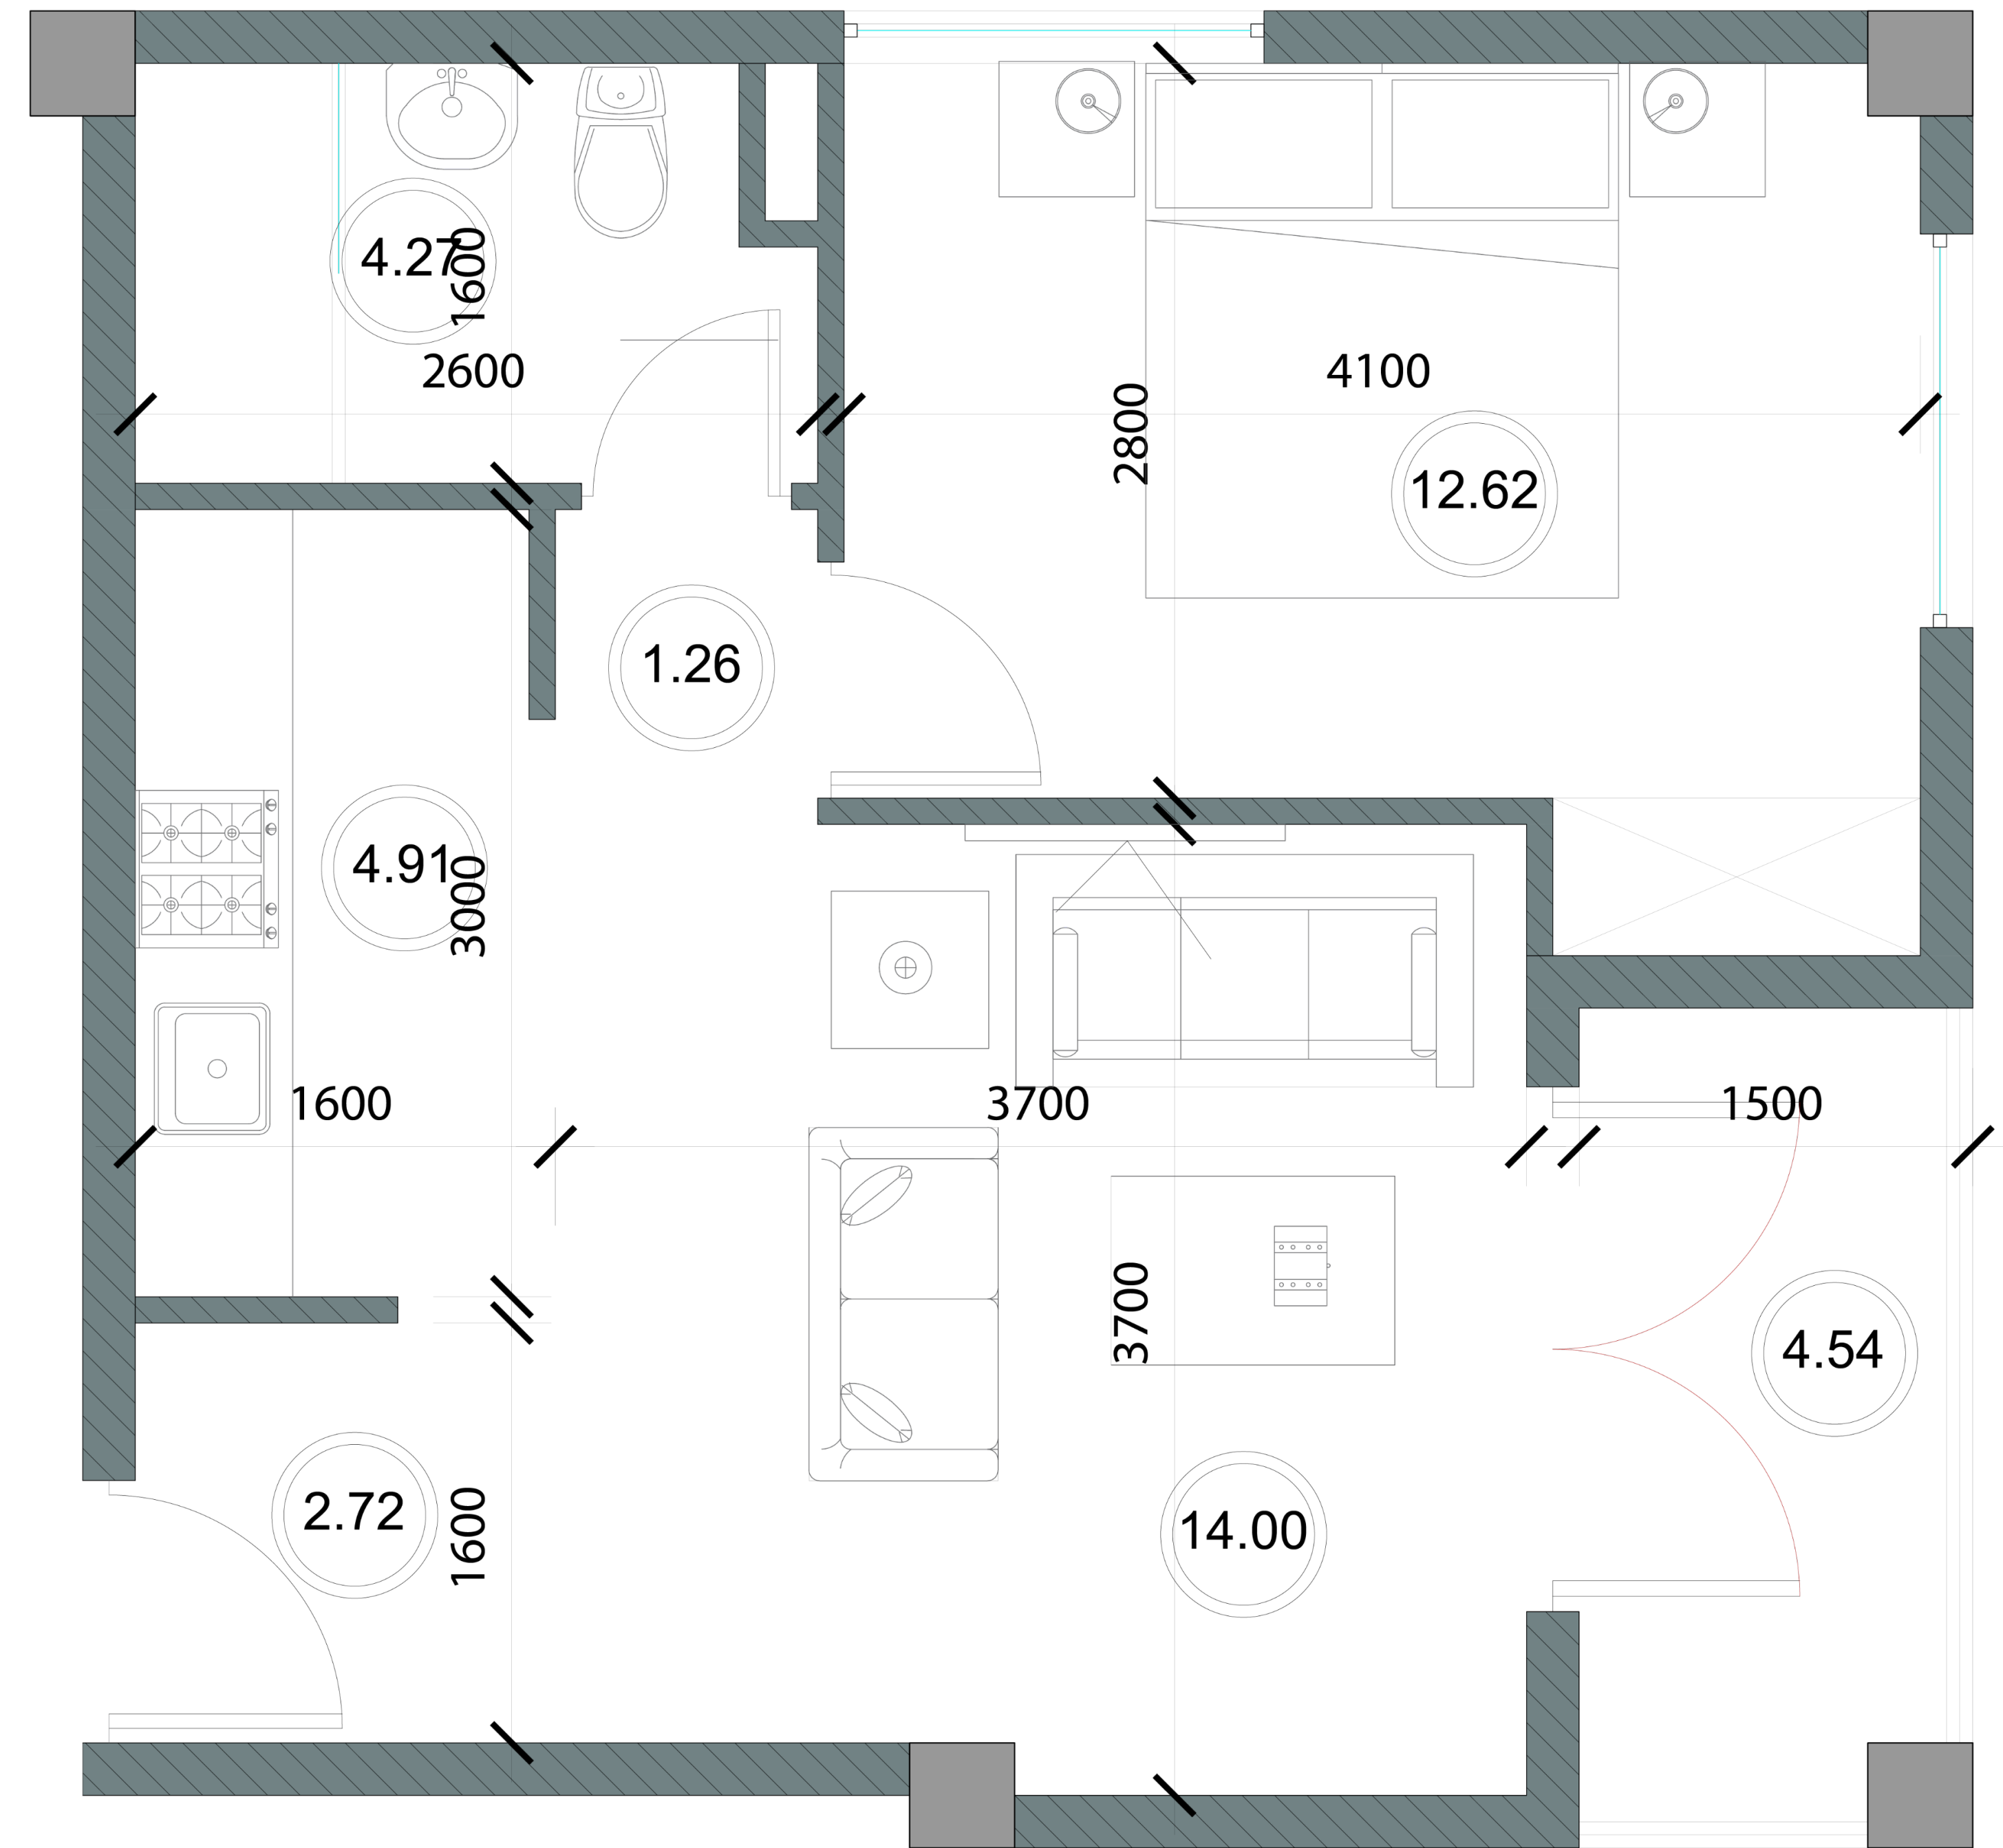

# Apartment 4

Area - 44.32 sqm

Entrance hall	2.72 sqm
Living room	14 sqm
Kitchen	4.91 sqm
Bedroom	12.62 sqm
Bathroom	4.27 sqm
Corridor	1.26 sqm
Balcony	4.54 sqm